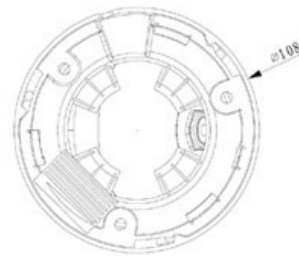

CP- UNC-DA10L3S**1 MP HD IP Dome Camera - 30Mtr.****Main Features**

- 1/4" 1MP PS CMOS Image Sensor
- Max 25/30fps@720P
- H.264 and MJPEG dual-stream encoding
- DWDR, Day/Night (ICR), Auto Iris, 3DNR, AWB, AGC, BLC
- 3.6mm fixed lens (2.8mm optional)
- IR Range of 30 Mtrs, IP67, PoE
- Mobile Software: iCMOB, gCMOB
- CMS Software: KVMS Pro, vOptimus Pro

*Product casing and specifications are subject to change without prior notice

CP- UNC-DA10L3S

1 MP HD IP Dome Camera - 30Mtr.

Feature

Image Sensor
Effective Pixels
Minimum Illumination
Shutter Speed
White Balance
Lens
Gain Control (AGC)
Back Light Compensation
Video Compression
S/N Ratio
Video Streaming
Resolution
Privacy Mask
ICR
Protocol
Ethernet
User Account
Smart Phone
IR
Operating Temperature
Power Source
Power Consumption
Weatherproof Standard
Dimension
Weight

Specification

1/4" 1MP Progressive scan CMOS
1280(H) x 720(V)
0. 1Lux/F2.0(Color), 0Lux/F2.0(IR on)
Auto/Manual, 1/3s~1/30000s
Auto/Manual
3.6mm fixed lens (2.8mm optional)
Auto/Manual
BLC/ HLC/ DWDR
H.264/H.264H/ H.264B/MJPEG
More than 50dB
Main Stream: 720P(1 ~ 25/30fps), Extra Stream: D1/CIF(1 ~ 25/30fps)
720P(1280×720)/ D1(704×576/704×480) /CIF(352×288/352×240)
Up to 4 areas
Auto (ICR)/Color/B/W
HTTP;TCP;ARP;RTSP;RTP;UDP;SMTP;FTP;DHCP;DNS;DDNS;IPv4/v6;QoS;UPnP;NTP, ONVIF, CGI
RJ-45 (10/100Base-T)
20 Users
iPhone, iPad, Android Phone
IR Range of 30 Mtr.
-30°C~+60°C , Less than 95%RH
DC12V, PoE (802.3af)
<4W(IR on)
IP67
Φ84mm×108mm
0.23Kg(with package 0.387Kg)